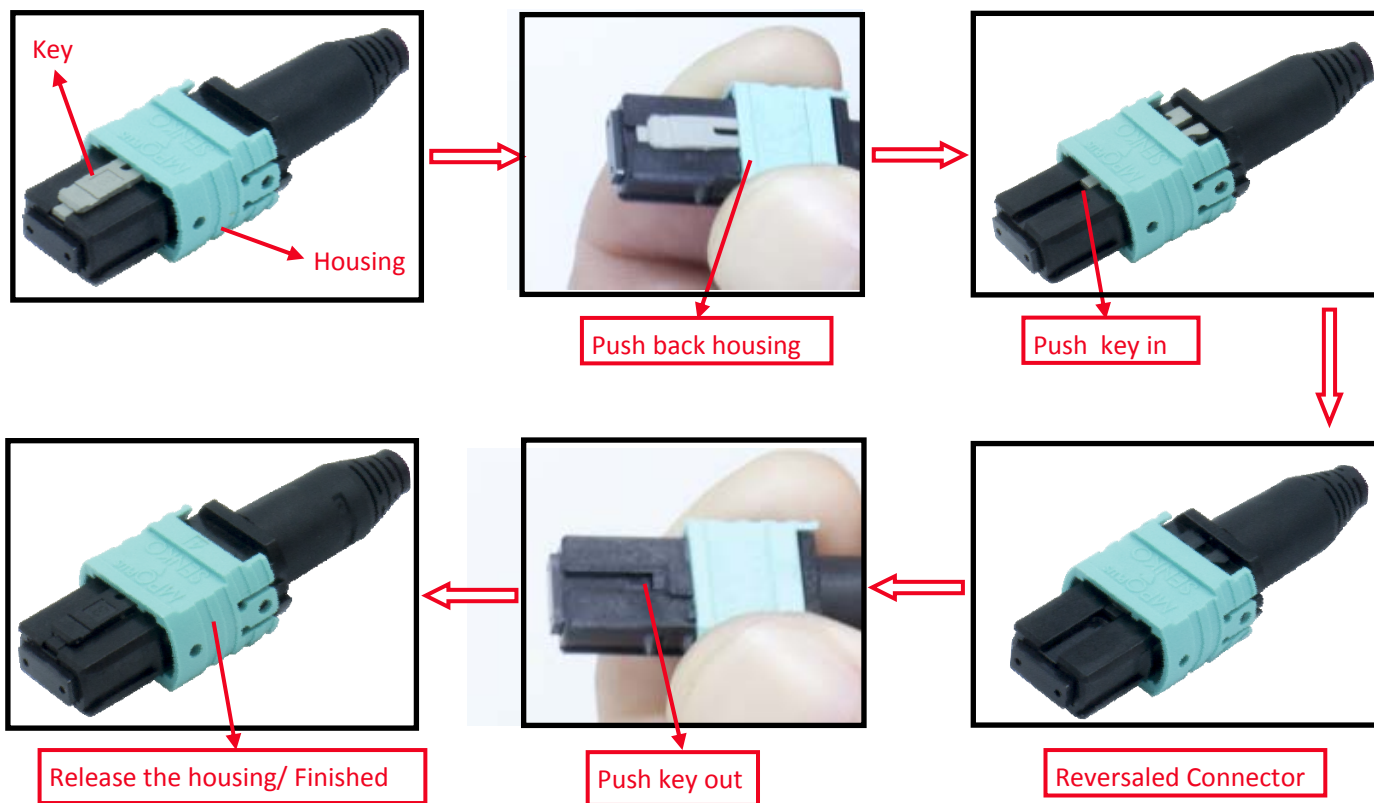

Switch Polarity (Sample: Aqua housing/3.0mm short mini boot)

Ordering Information

Connector Gender	Housing Color	Boot Type	Fiber number	Fiber Type	Length
Male	SM Low Loss Yellow	No BOOT	4-fiber	9/125μm (SM)	Customized
Female	SM Green	Bare Ribbon Boot	8-fiber	50/125μm (MM)	
	MM OM4 Heather Violet	2mm Boot	12-fiber	62.5/125μm (MM)	
	MM OM3 Aqua	3mm Round MINI Boot	16-fiber	OM3	
	MM Beige	3mm Short mini Boot	24-fiber	OM4	
	MM Black	3mm Flex Angle Boot			
		3.6mm Round Boot			
		3.6mm Flex Angle Boot			
		4.5mm Round Boot			
		5mm Round Boot			
		5.5mm Round Boot